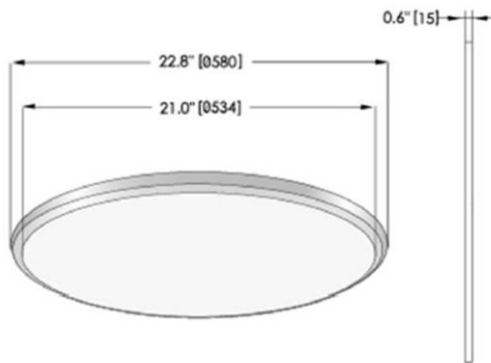

R580 Transparent

Features

- Diameter 580mm
- Modern, stylish and Innovative design
- Uniform light output
- Up/Down Lighting Optional
- Transparent Optional
- White/Black/Silver finishing available
- Durable with life span over 50,000 hours
- 5 Years Guarantee
- Simple and convenient installation

Specifications

| | |
|---------------------------------|-------------------------|
| Dimension | D580*15 mm |
| Power & Lumen Output | |
| 40W | 3400 lm @ 4000K |
| 60W | 5000 lm @ 4000K |
| Color Temperature | |
| Warm White | 3000 ±200K |
| Natural White | 4000 ±250K |
| Pure White | 5700 ±350K |
| Color Rendering Index | >80 |
| Rated Life (L70) | 50,000 Hours |
| Housing | Aluminum |
| Optics | Opal |
| Beam Spread | 120° |
| Operating Temperature | -20°C to +45°C (Amb.) |
| Input Voltage | 200-240V/AC |
| Power Factor | >0.95 |
| Working Voltage | |
| 40W | 25 V/DC |
| 60W | 38 V/DC |
| Working Current | |
| | 40W@1050mA |
| | 60W@1400mA |
| Net Weight | 3.15 Kg |
| Glow Wire | 650 °C (850°C Optional) |
| IP | IP40 |
| IK | IK05 |
| Installation | Suspension |

Dimension and Illumination Diagram

Ordering Information

| Sheenly | Class | Watt | CCT | Model | Finishing | Options |
|---------------------|-----------|------------|-------------------------------------------------|-------|----------------------|---------------------------------------|
| SL=Sheenly Lighting | PAN=Panel | 40W 60W | WW=3000 ±200K NW=4000 ±250K PW=5700 ±350K | R60 | BK=Black WH=White | UD=Up/down Lighting TP=Transparent |