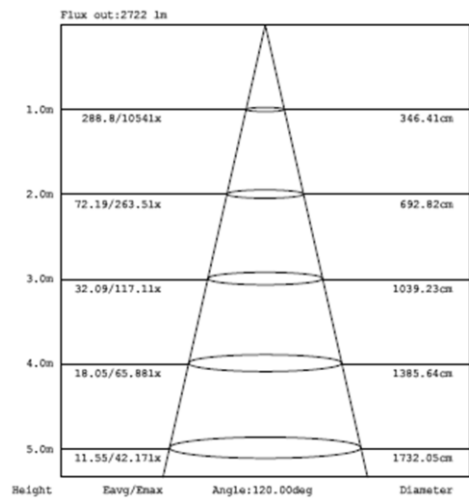

R580 Transparent

Features

- Diameter 580mm
- Modern, stylish and Innovative design
- Uniform light output
- Up/Down Lighting Optional
- Transparent Optional
- White/Black/Silver finishing available
- Durable with life span over 50,000 hours
- 5 Years Guarantee
- Simple and convenient installation

Specifications

| | |
|---------------------------------|-------------------------|
| Dimension | D580*15 mm |
| Power & Lumen Output | |
| 40W | 3400 lm @ 4000K |
| 60W | 5000 lm @ 4000K |
| Color Temperature | |
| Warm White | 3000 ±200K |
| Natural White | 4000 ±250K |
| Pure White | 5700 ±350K |
| Color Rendering Index | >80 |
| Rated Life (L70) | 50,000 Hours |
| Housing | Aluminum |
| Optics | Opal |
| Beam Spread | 120° |
| Operating Temperature | -20°C to +45°C (Amb.) |
| Input Voltage | 200-240V/AC |
| Power Factor | >0.95 |
| Working Voltage | |
| 40W | 25 V/DC |
| 60W | 38 V/DC |
| Working Current | |
| | 40W@1050mA |
| | 60W@1400mA |
| Net Weight | 3.15 Kg |
| Glow Wire | 650 °C (850°C Optional) |
| IP | IP40 |
| IK | IK05 |
| Installation | Suspension |

Dimension and Illumination Diagram

Ordering Information

| Sheenly | Class | Watt | CCT | Model | Finishing | Options |
|---------------------|-----------|------------|-------------------------------------------------|-------|----------------------|---------------------------------------|
| SL=Sheenly Lighting | PAN=Panel | 40W 60W | WW=3000 ±200K NW=4000 ±250K PW=5700 ±350K | R60 | BK=Black WH=White | UD=Up/down Lighting TP=Transparent |