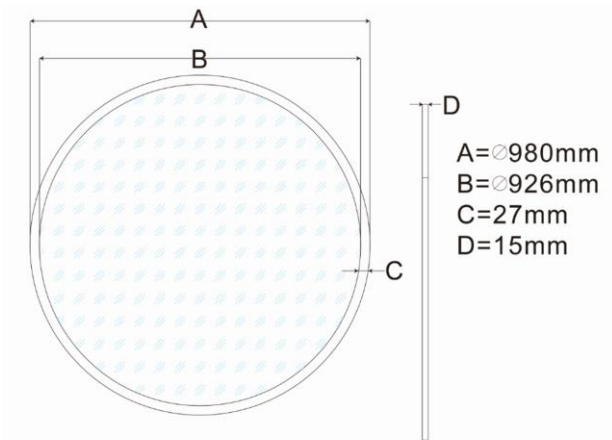

Sheenly LED Panel light is a modern design of office lighting. Moreover, Sheenly Panel light creates extremely harmonies and uniform lights, which conventional light never achieved.

Specifications

Dimension	D980*15 mm
Power & Lumen Output	65W 5850 lm @ 4000K
Color Temperature	Warm White 3000 ±200K Natural White 4000 ±250K Pure White 5700 ±350K
Color Rendering Index	>80
Rated Life (L70)	50,000 Hours
Housing	Aluminum
Optics	Opal
Beam Spread	120°
Operating Temperature	-20°C to +40°C (Amb.)
Input Voltage	100-240V/AC
Power Factor	>0.95
Working Voltage & Current	65W 39±2 V/DC 1400mA
Net Weight	10 Kg
Glow Wire	650 °C (850°C Optional)
IP	IP40
Installation	Pendant Mounted

Dimension

Ordering Information

Sheenly	Class	Watt	CCT	Model	Finishing	Options
SL=Sheenly Lighting	PAN=Panel	65W	WW=3000 ±200K NW=4000 ±250K PW=5700 ±350K	R100	WH=White	

*Standard finishing comes in White, for other finishing color please specify when place the order.

Part Number	Power	CCT	Lumen Output	Beam	Dimension
SL-PAN-65W-WW-R100	65W	3000K/4000K/5700K	5850	120°	D980*15 mm
SL-PAN-65W-NW-R100			5850		
SL-PAN-65W-PW-R100			5850		

Accessory

Suspension Kit:
Round Driver Box, etc